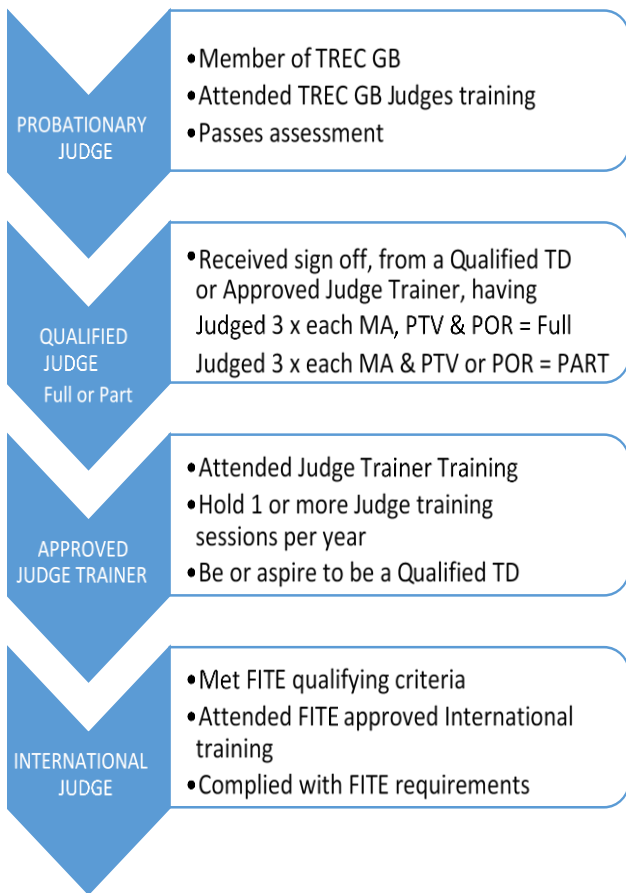

TREC GB TRAINING PROGRESSION PROCESS

Judges:

Technical Delegates:

Judges & TDs are required to undertake a TREC GB refresher training course at the intervals specified or their qualification will lapse.